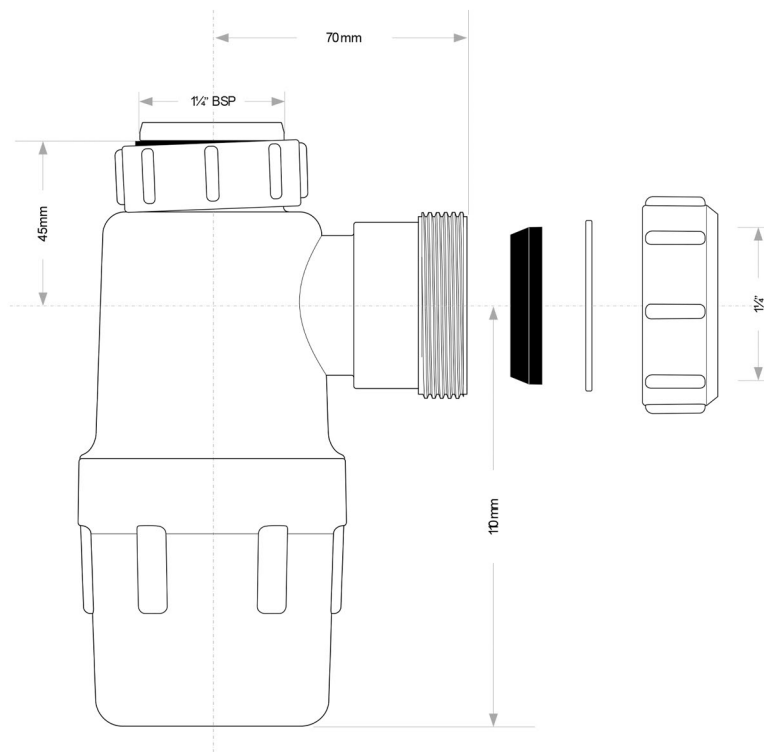

CranPlas

Sanitary Products

32mm Fixed Bottle Trap 38mm Seal

- Code: CP101
- Suitable for 1¼" Pipe
- 75mm Water Seal
- Removable Bowl
- Universal Outlet Suitable for Plastic, Copper & Lead Pipe
- Manufactured In High Quality Polypropylene

Dimensions

All drawings contain the necessary measurements which are subject to standard tolerances. Exact measurements, in particular for customised installation scenarios, can only be taken from the finished ceramic piece.