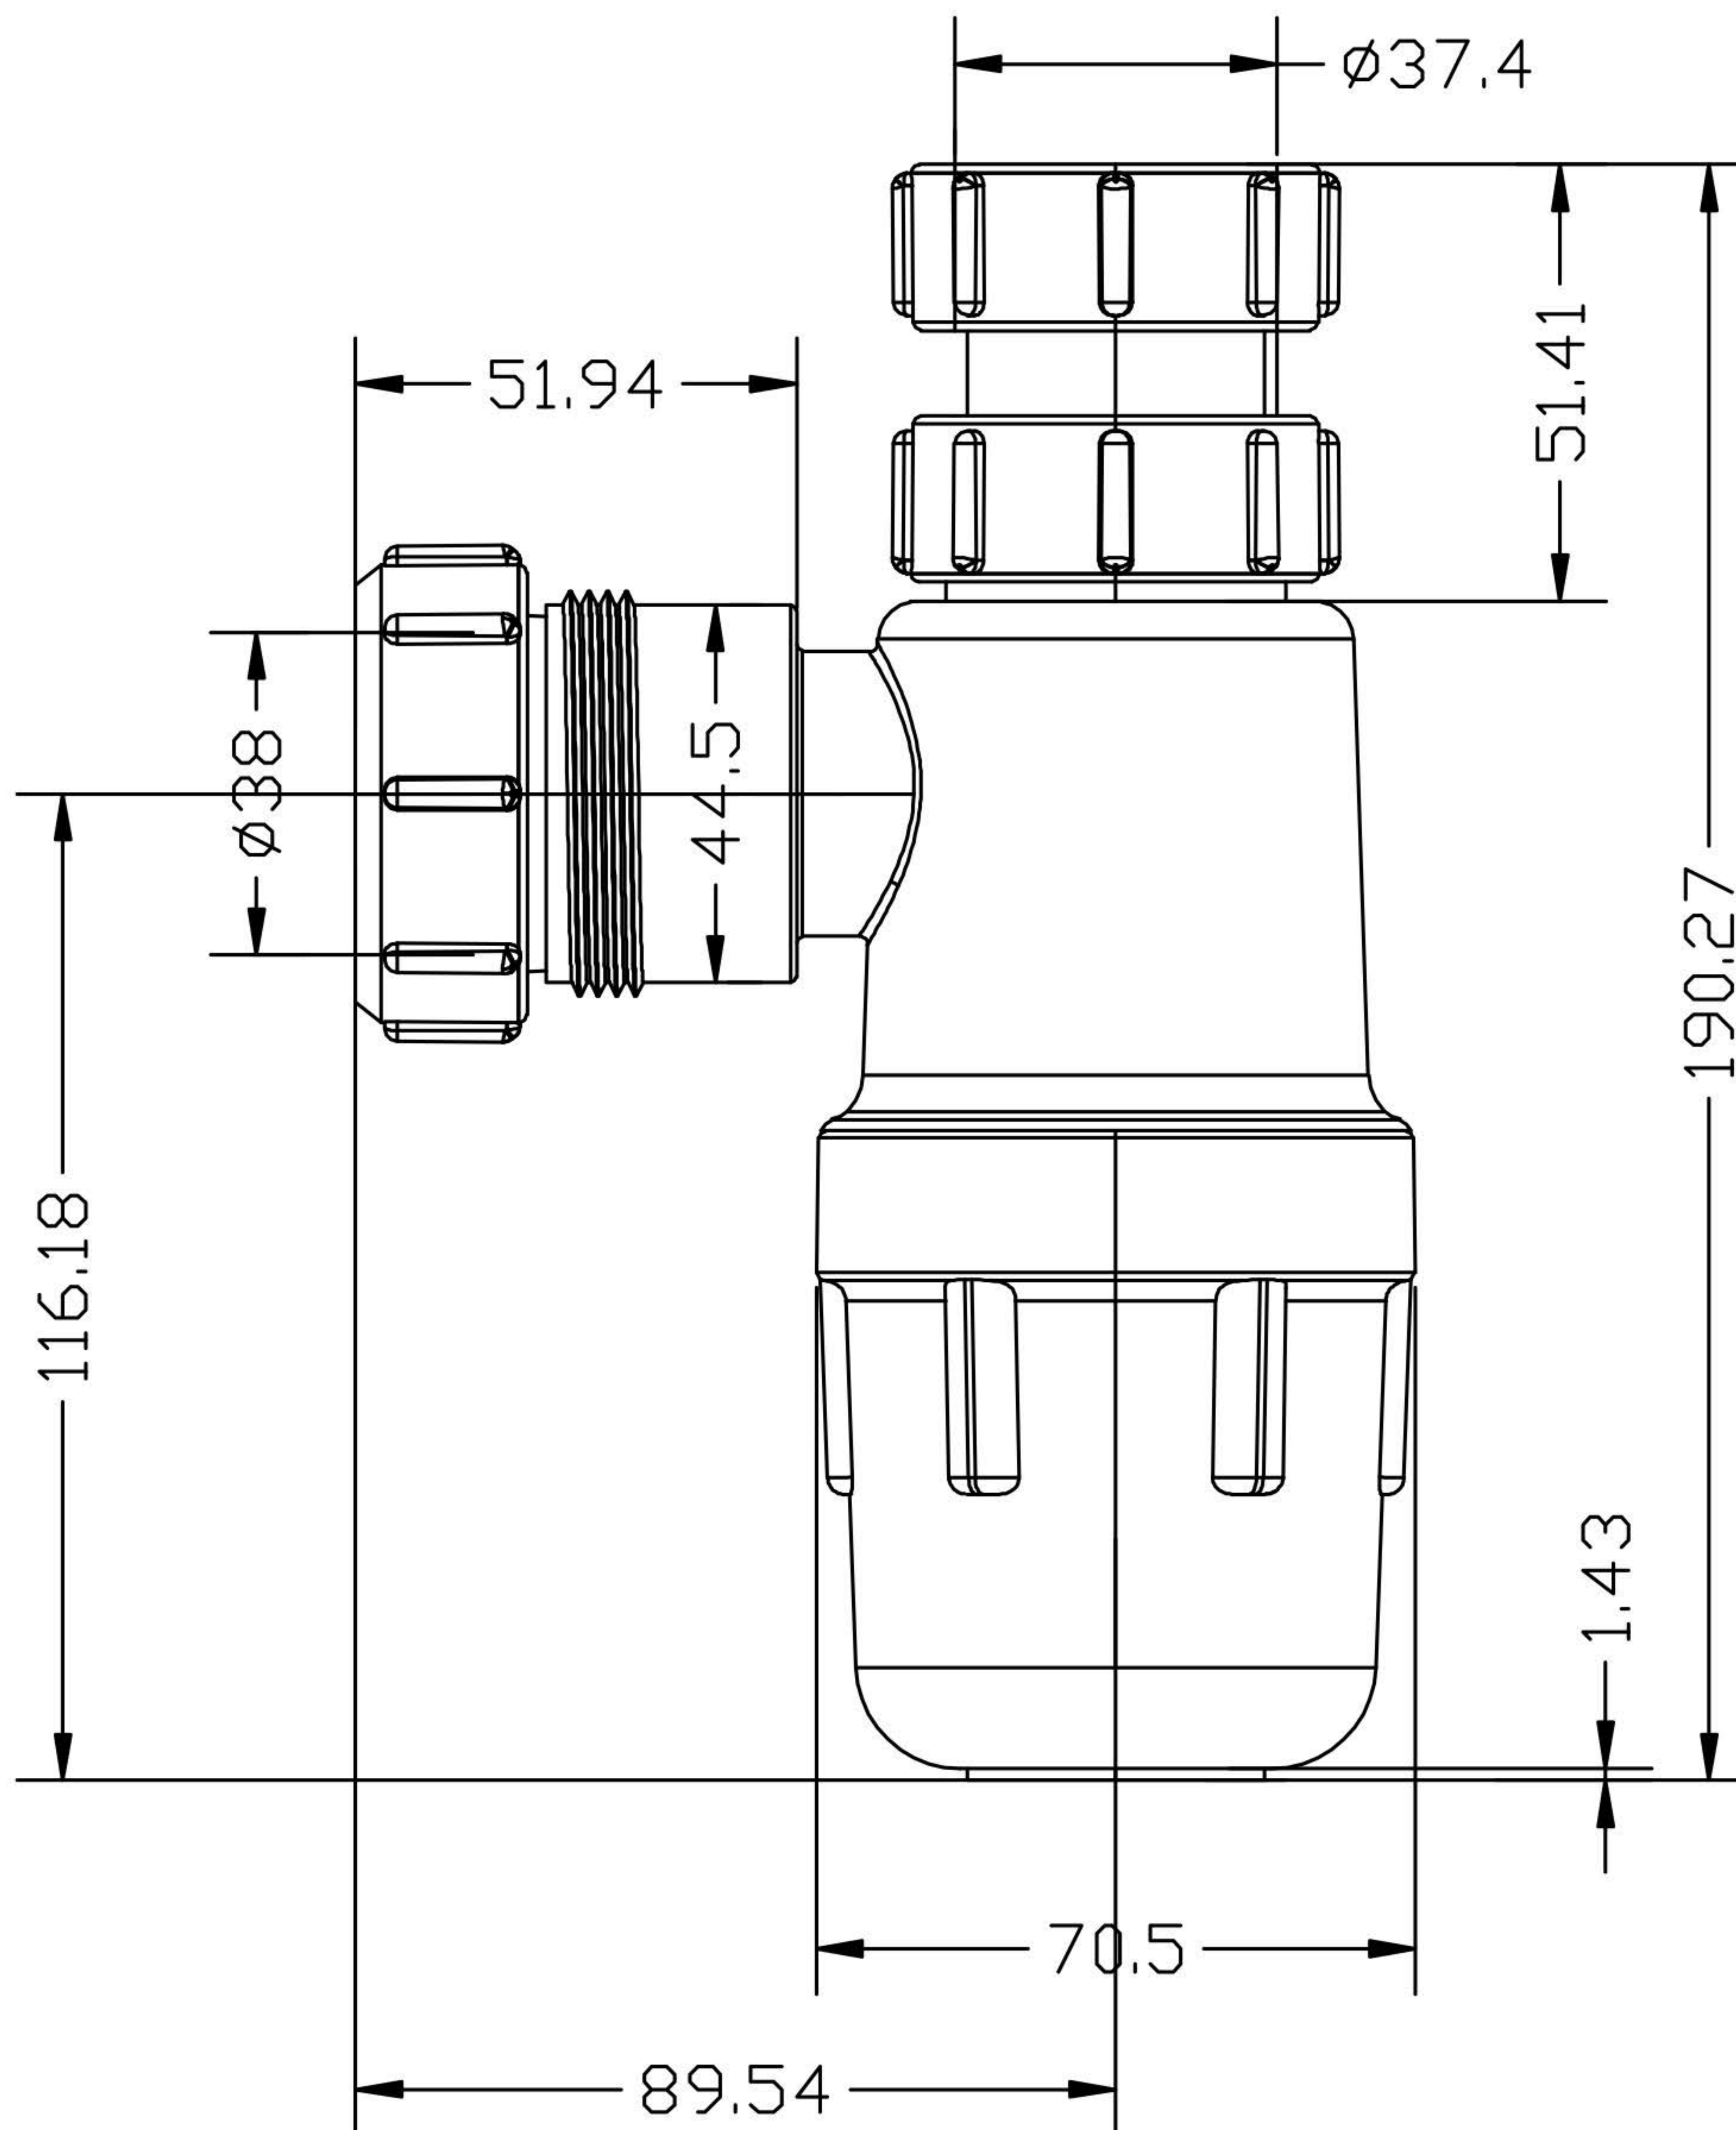

CranPlas

Sanitary Products

CODE: **CP103**

32mm Telescopic Bottle Trap

76mm Seal

Dimensions

All drawings contain the necessary measurements which are subject to standard tolerances. Exact measurements, in particular for customised installation scenarios, can only be taken from the finished ceramic piece.