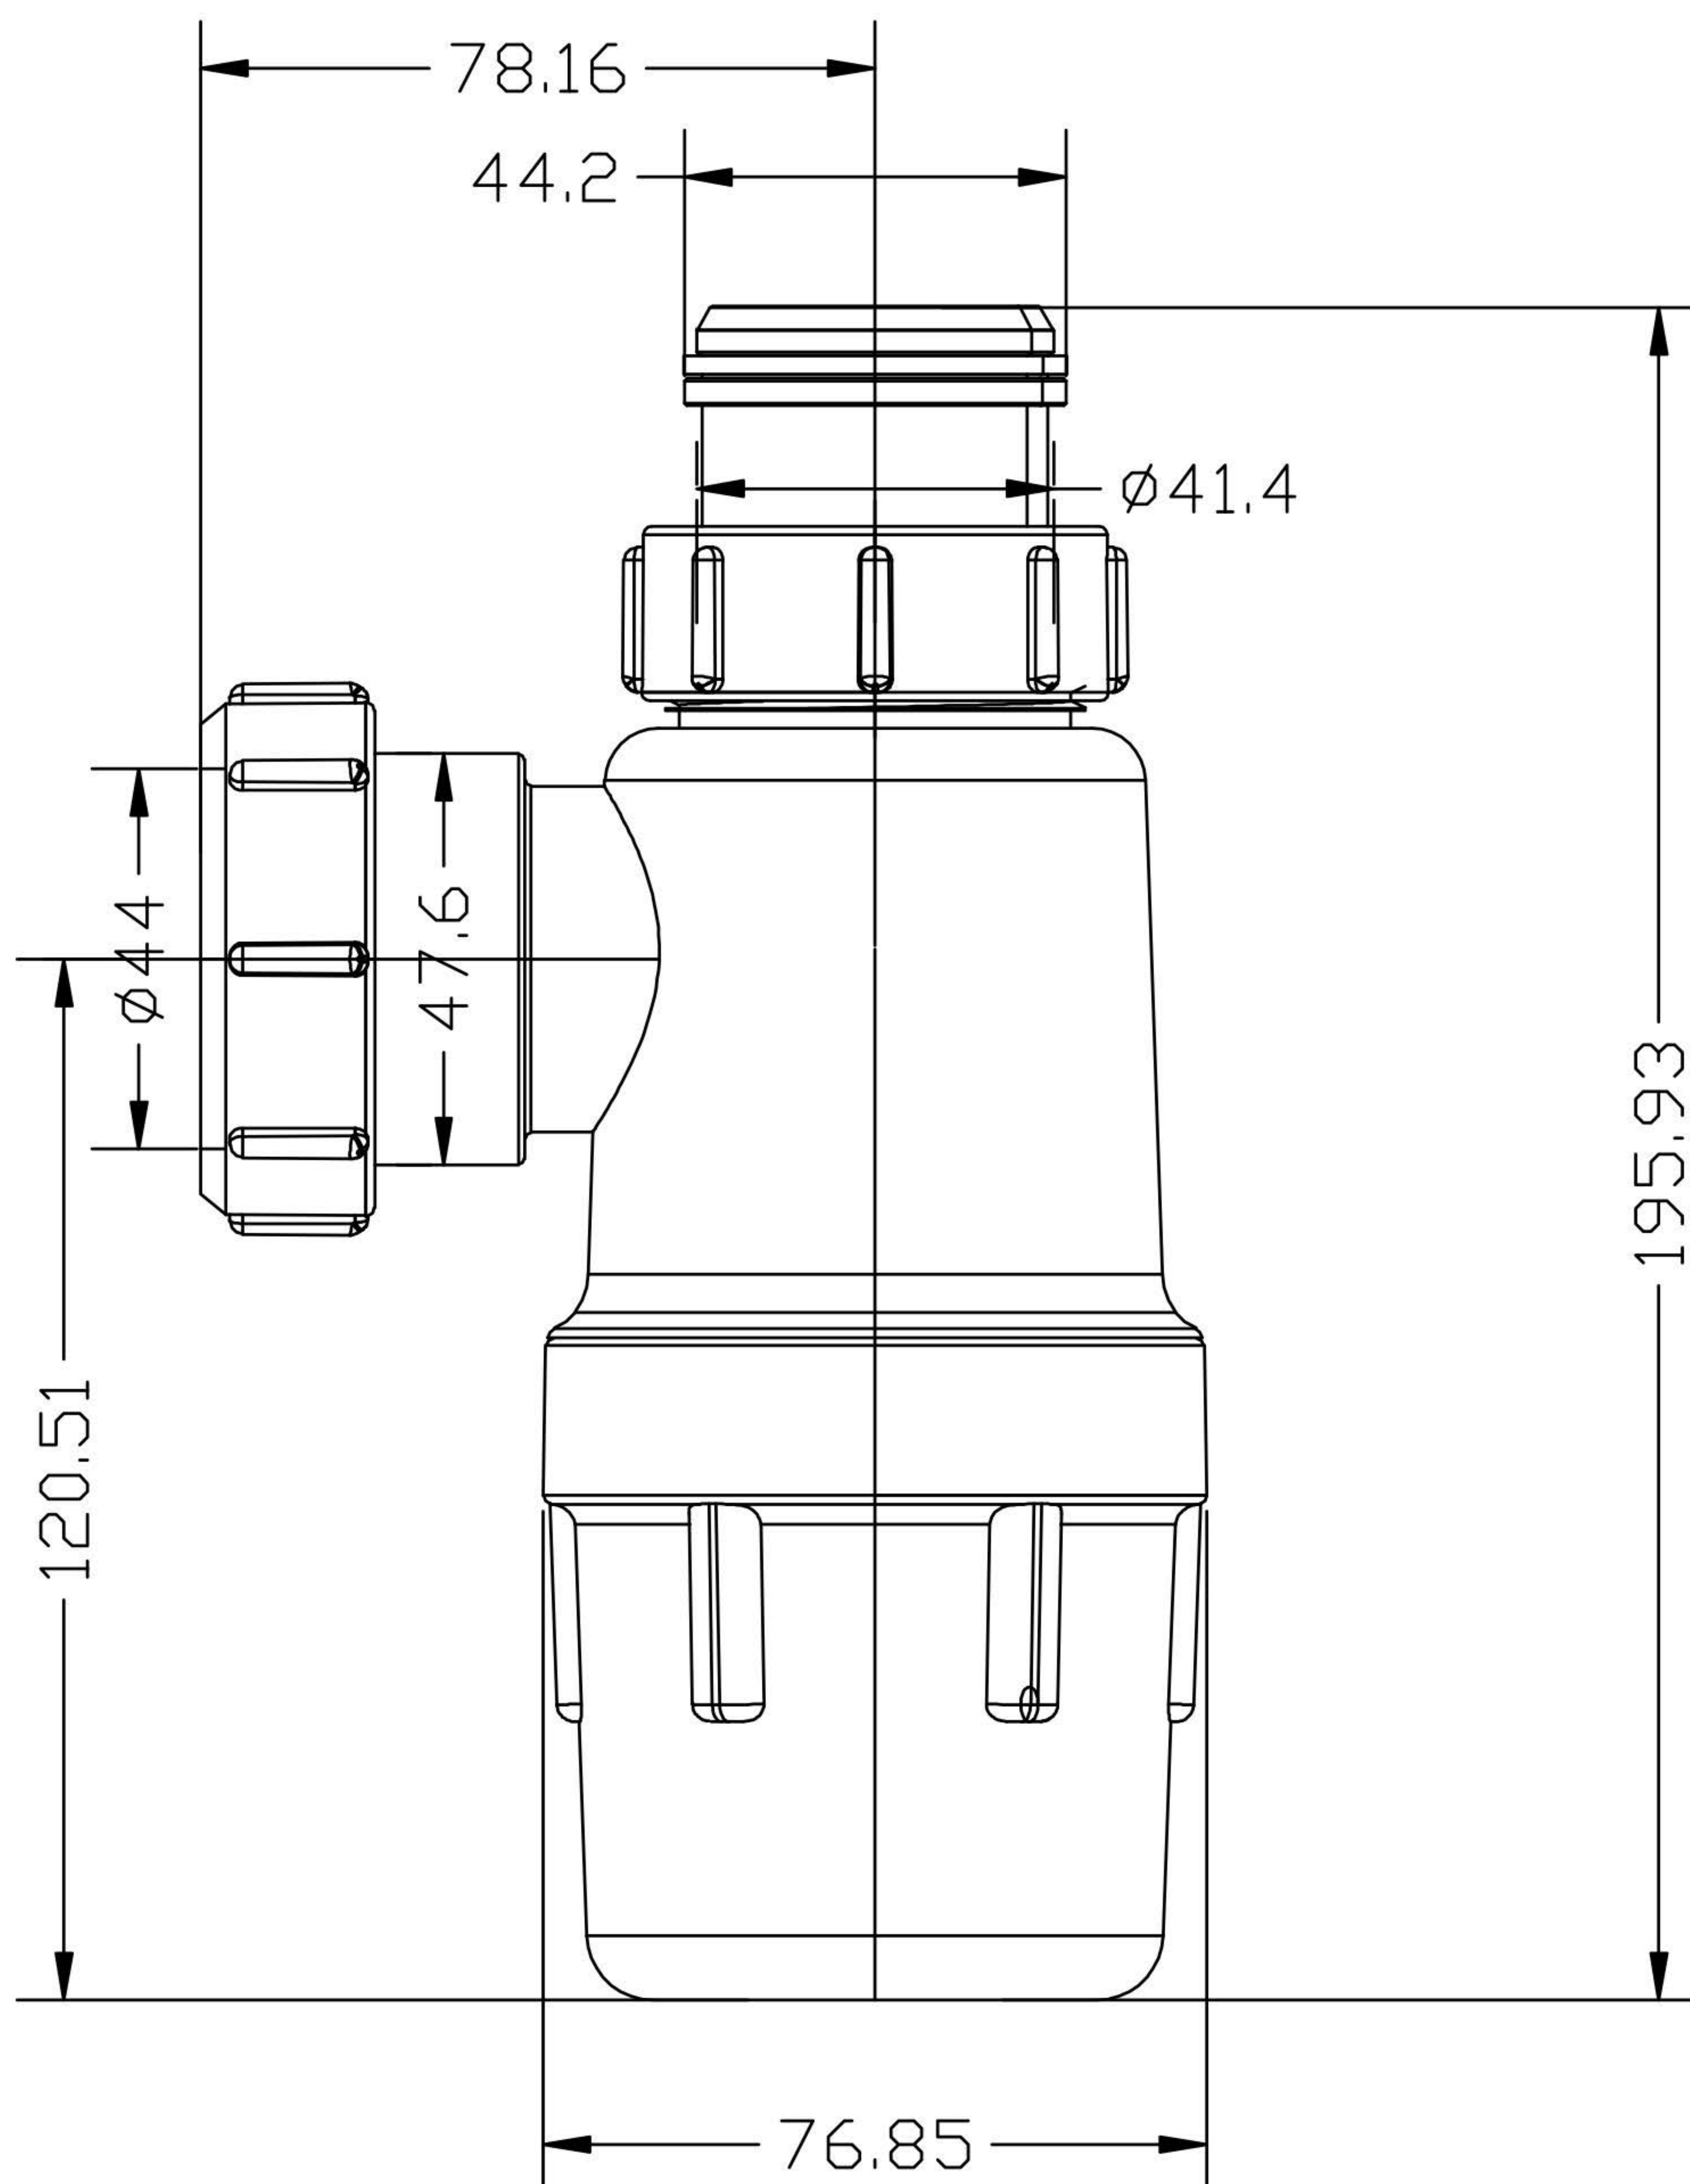

CranPlas

Sanitary Products

CODE: **CP104**

40mm Telescopic Bottle Trap

76mm Seal

Dimensions

All drawings contain the necessary measurements which are subject to standard tolerances. Exact measurements, in particular for customised installation scenarios, can only be taken from the finished ceramic piece.