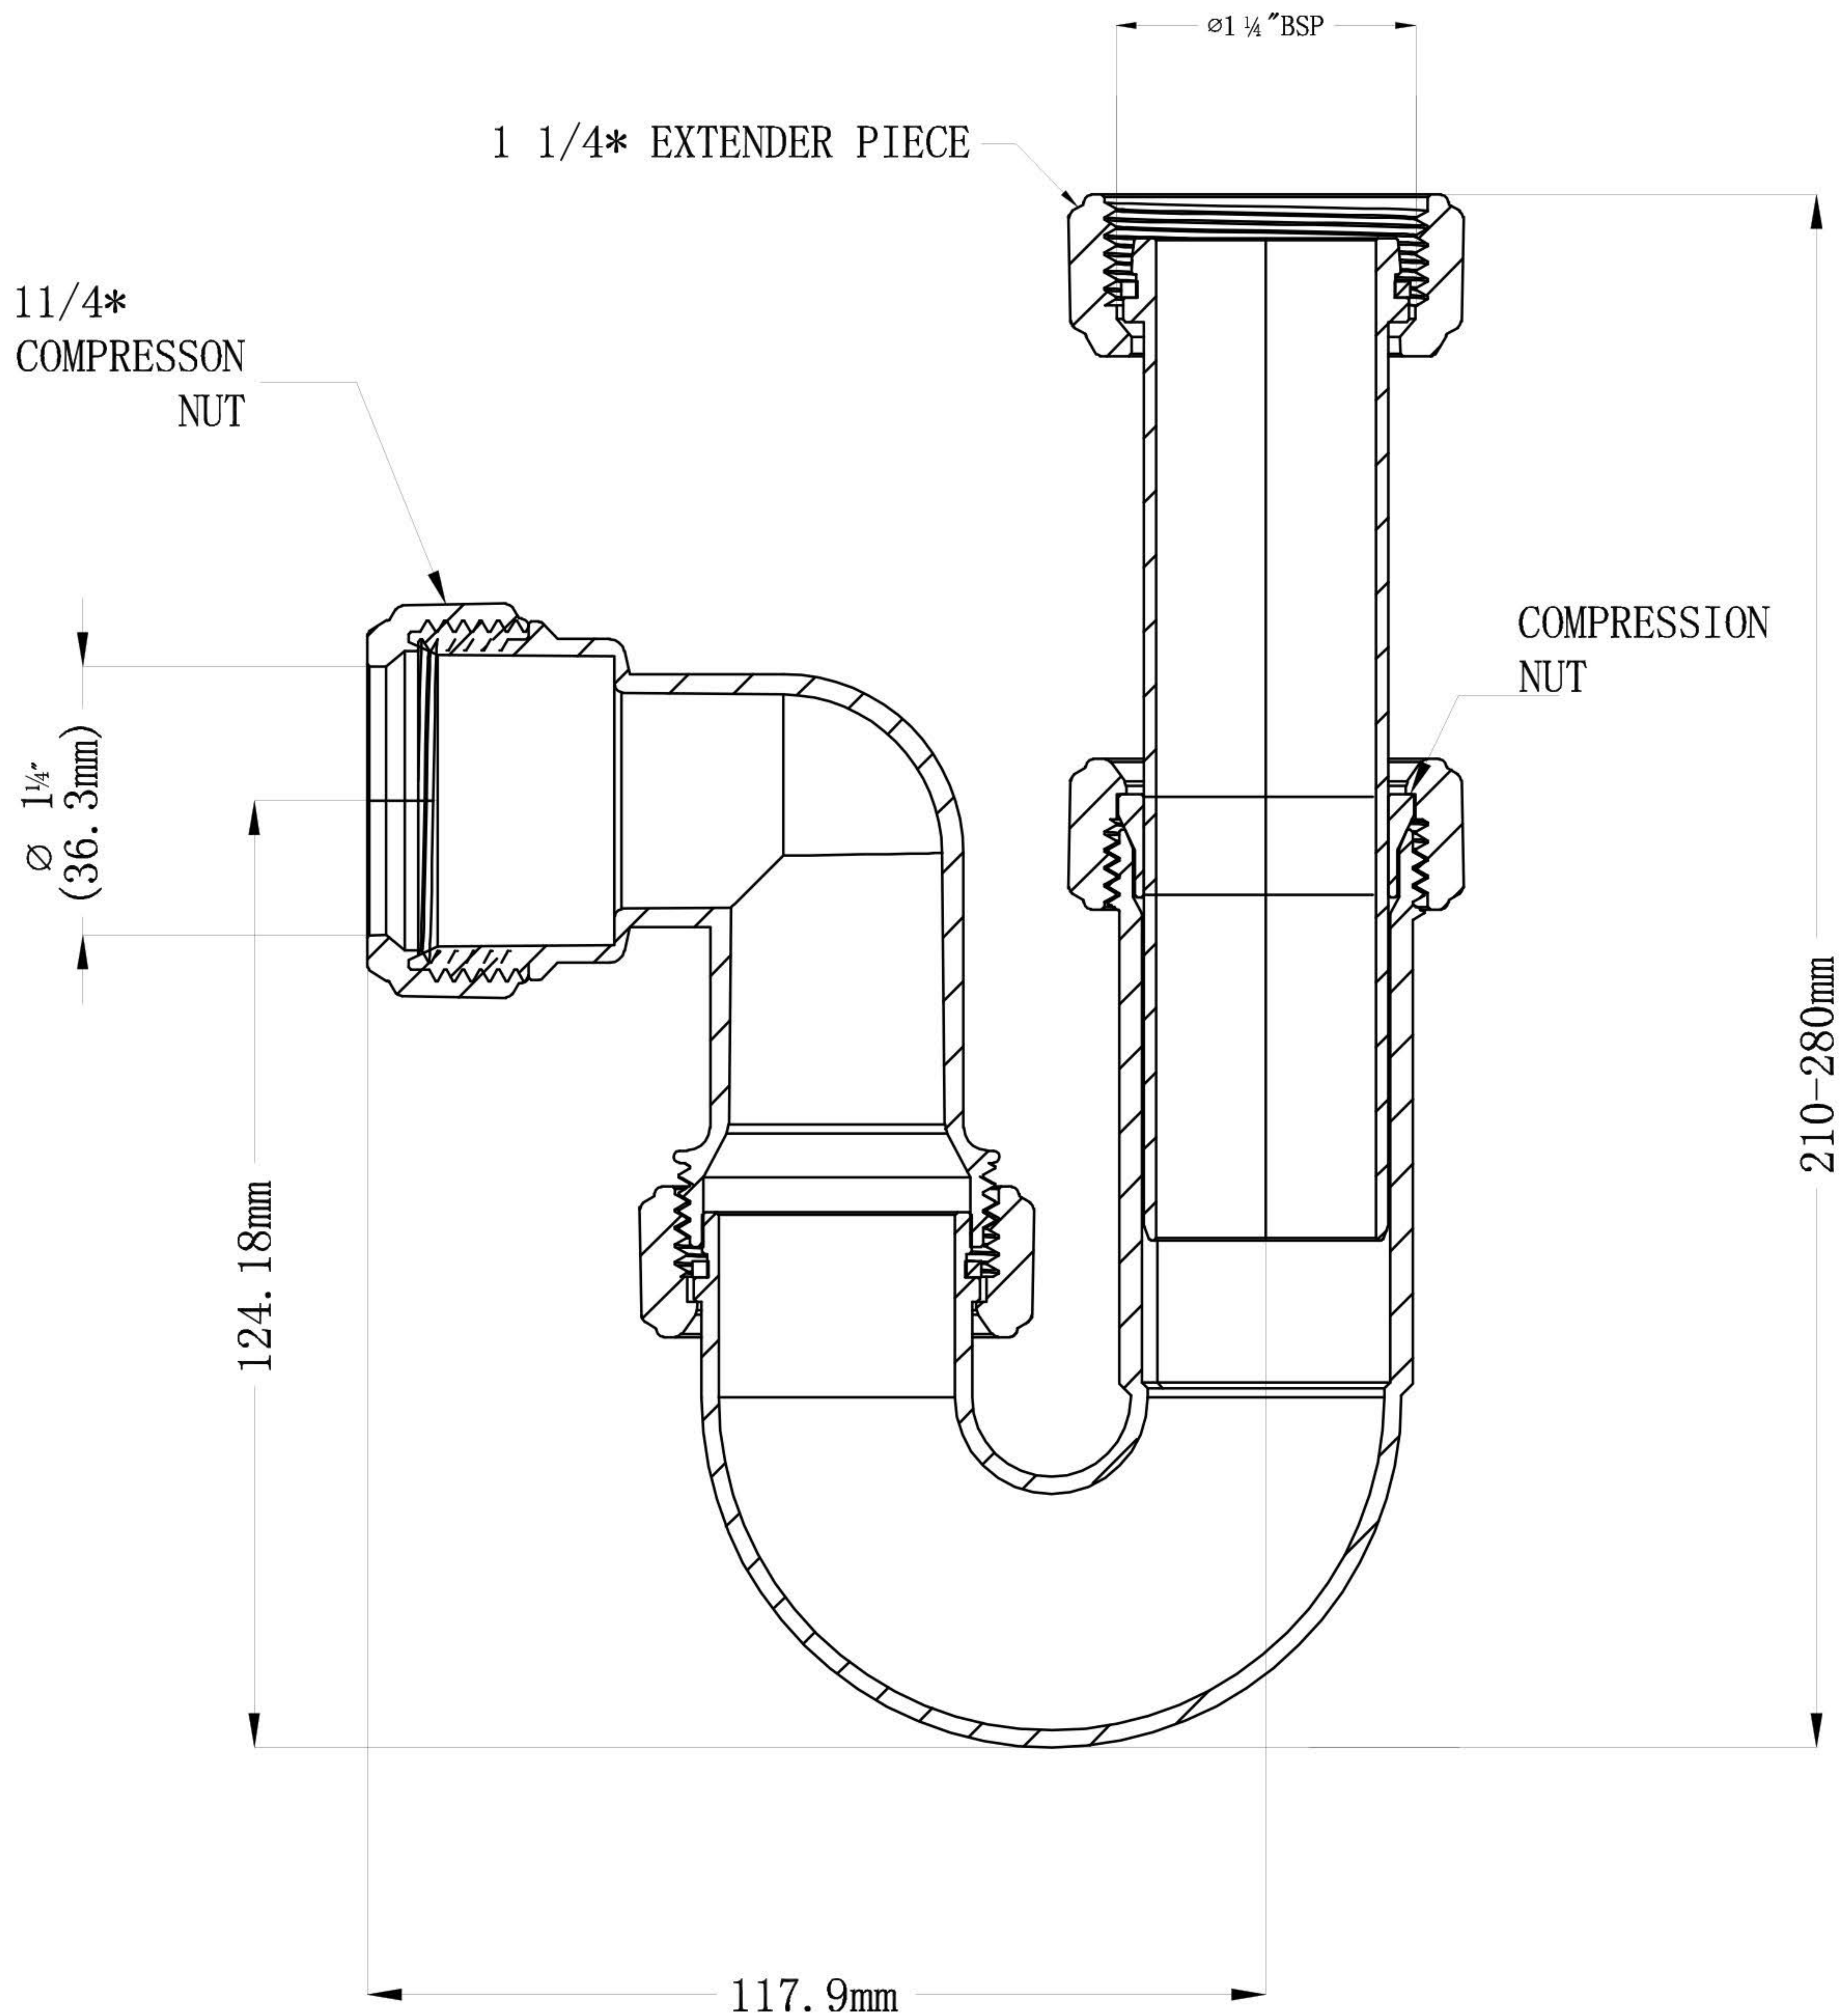

# CranPlas

Sanitary Products

CODE: **CP106**

**32mm Telescopic P Trap**

**76mm Seal**

## Dimensions

All drawings contain the necessary measurements which are subject to standard tolerances. Exact measurements, in particular for customised installation scenarios, can only be taken from the finished ceramic piece.