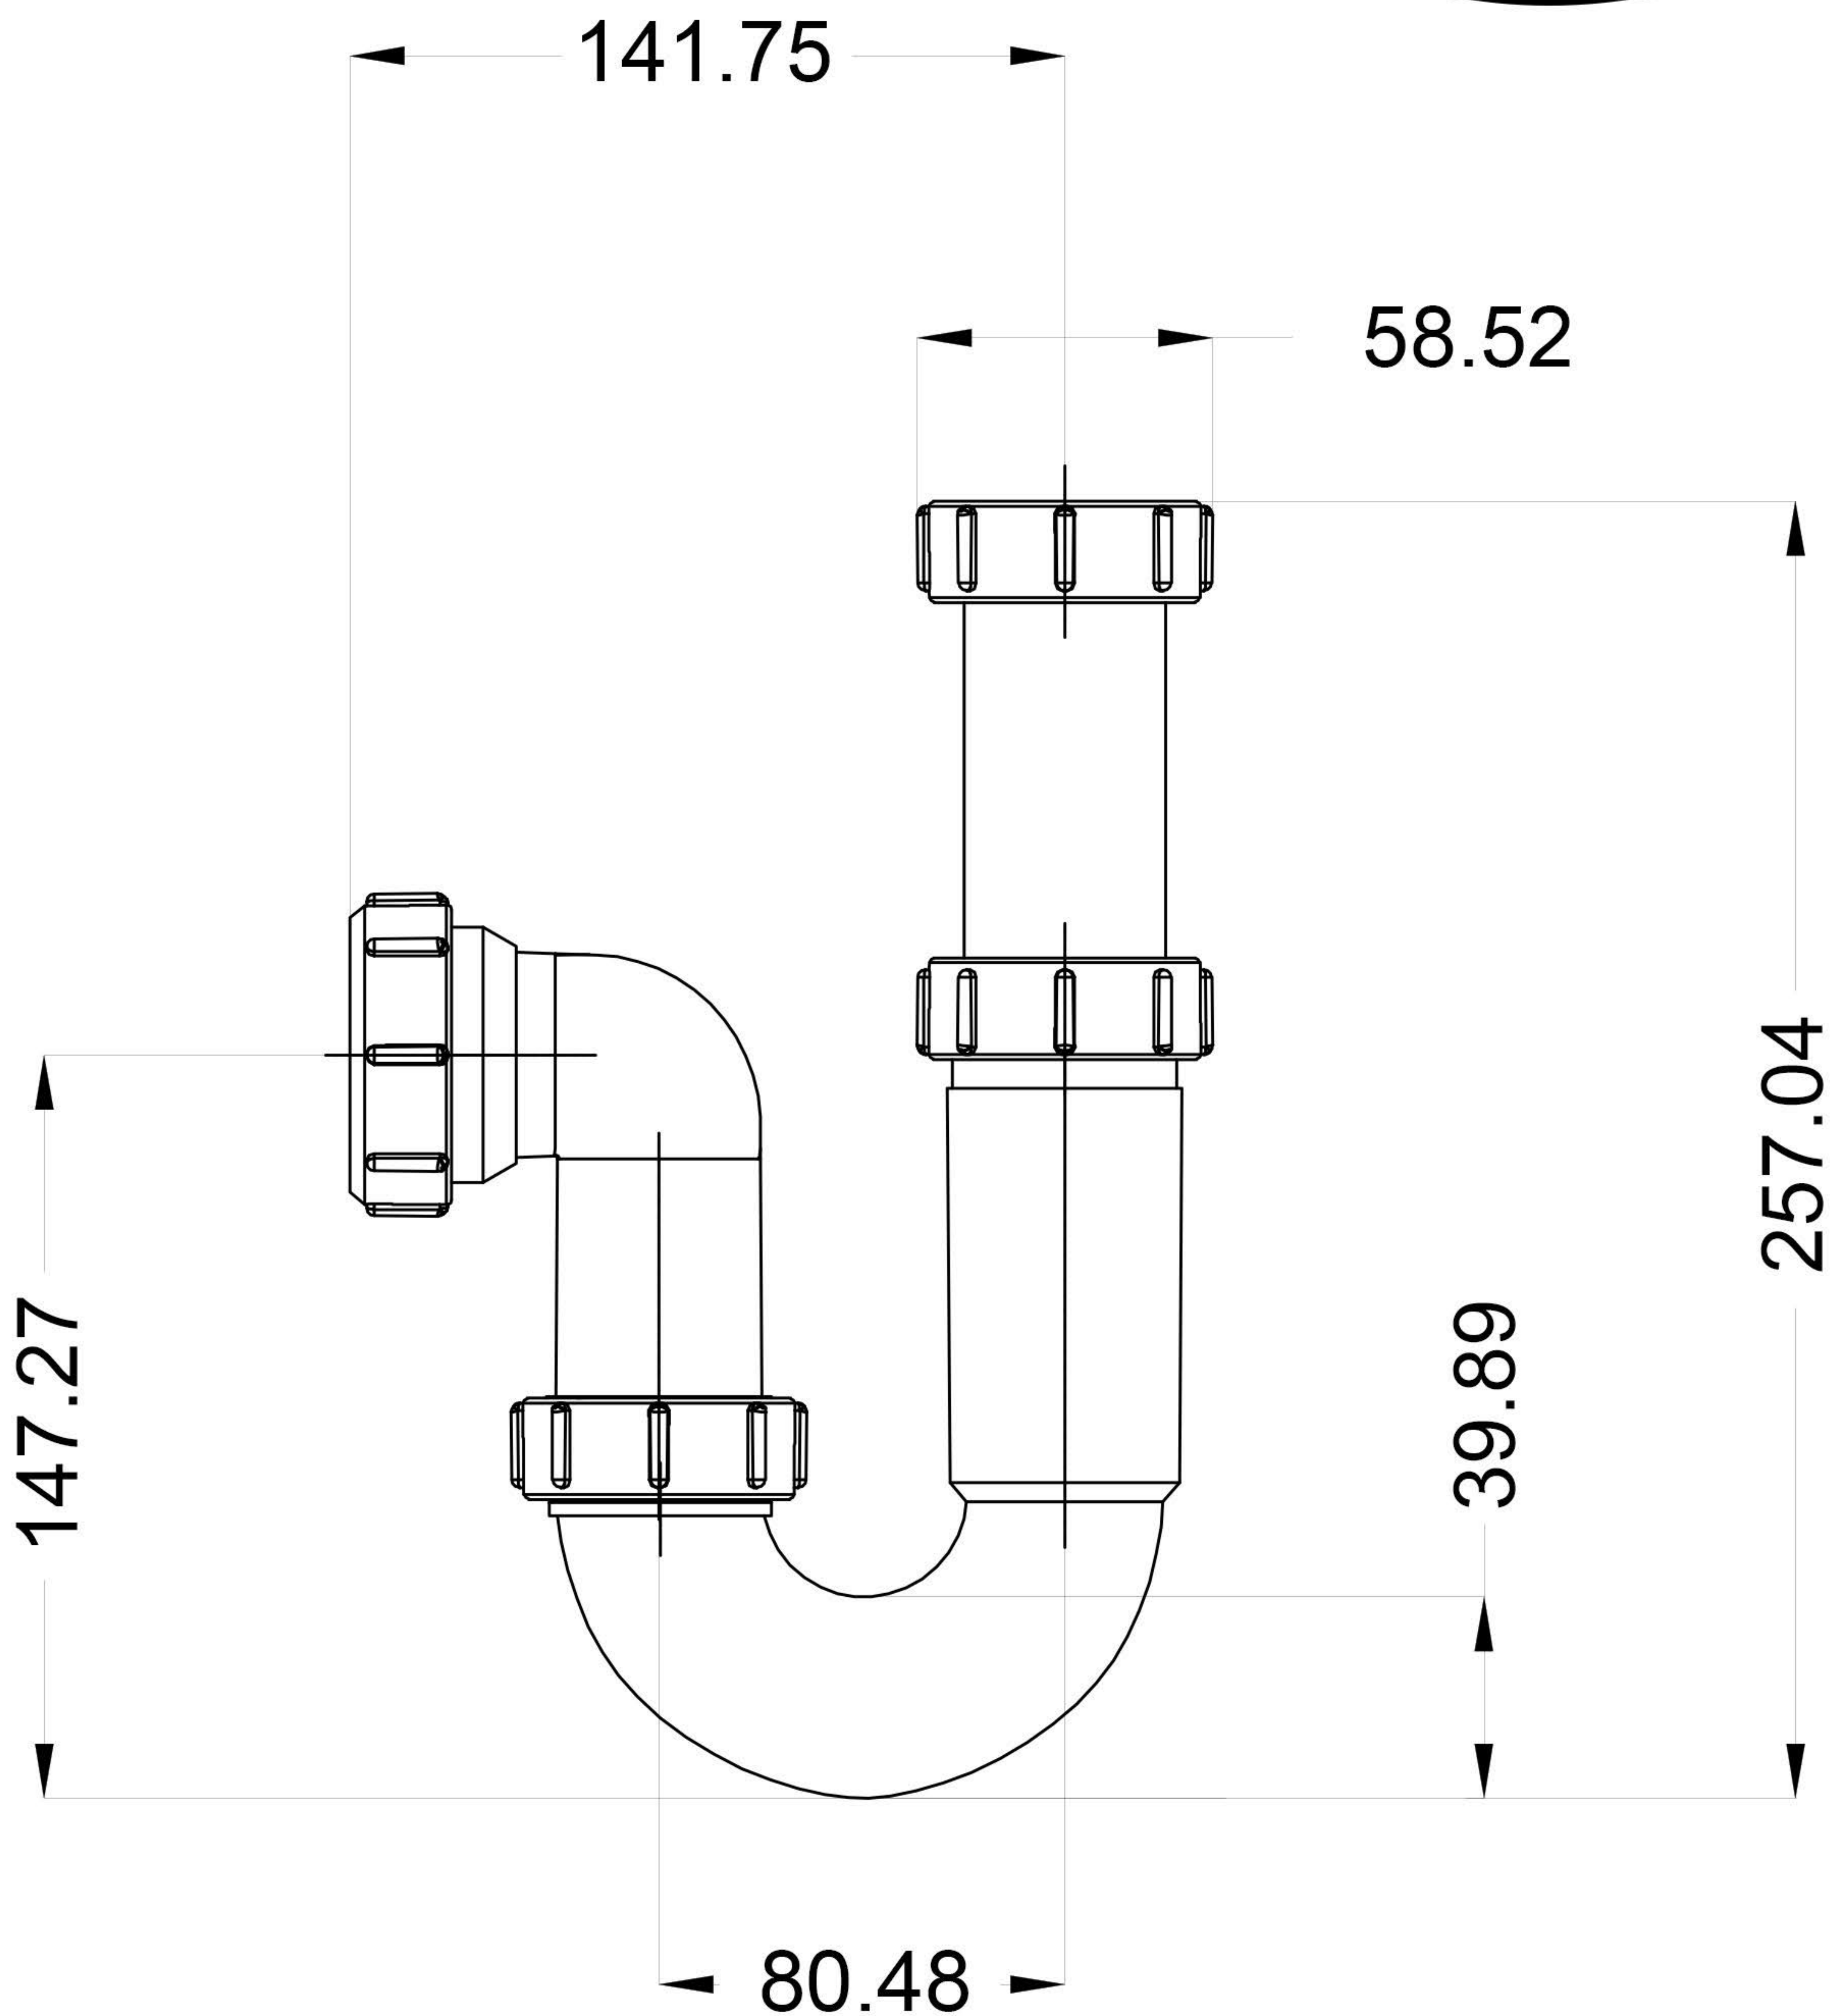

CranPlas

Sanitary Products

CODE: **CP108**

40mm Telescopic P Trap

76mm Seal

Dimensions

All drawings contain the necessary measurements which are subject to standard tolerances. Exact measurements, in particular for customised installation scenarios, can only be taken from the finished ceramic piece.