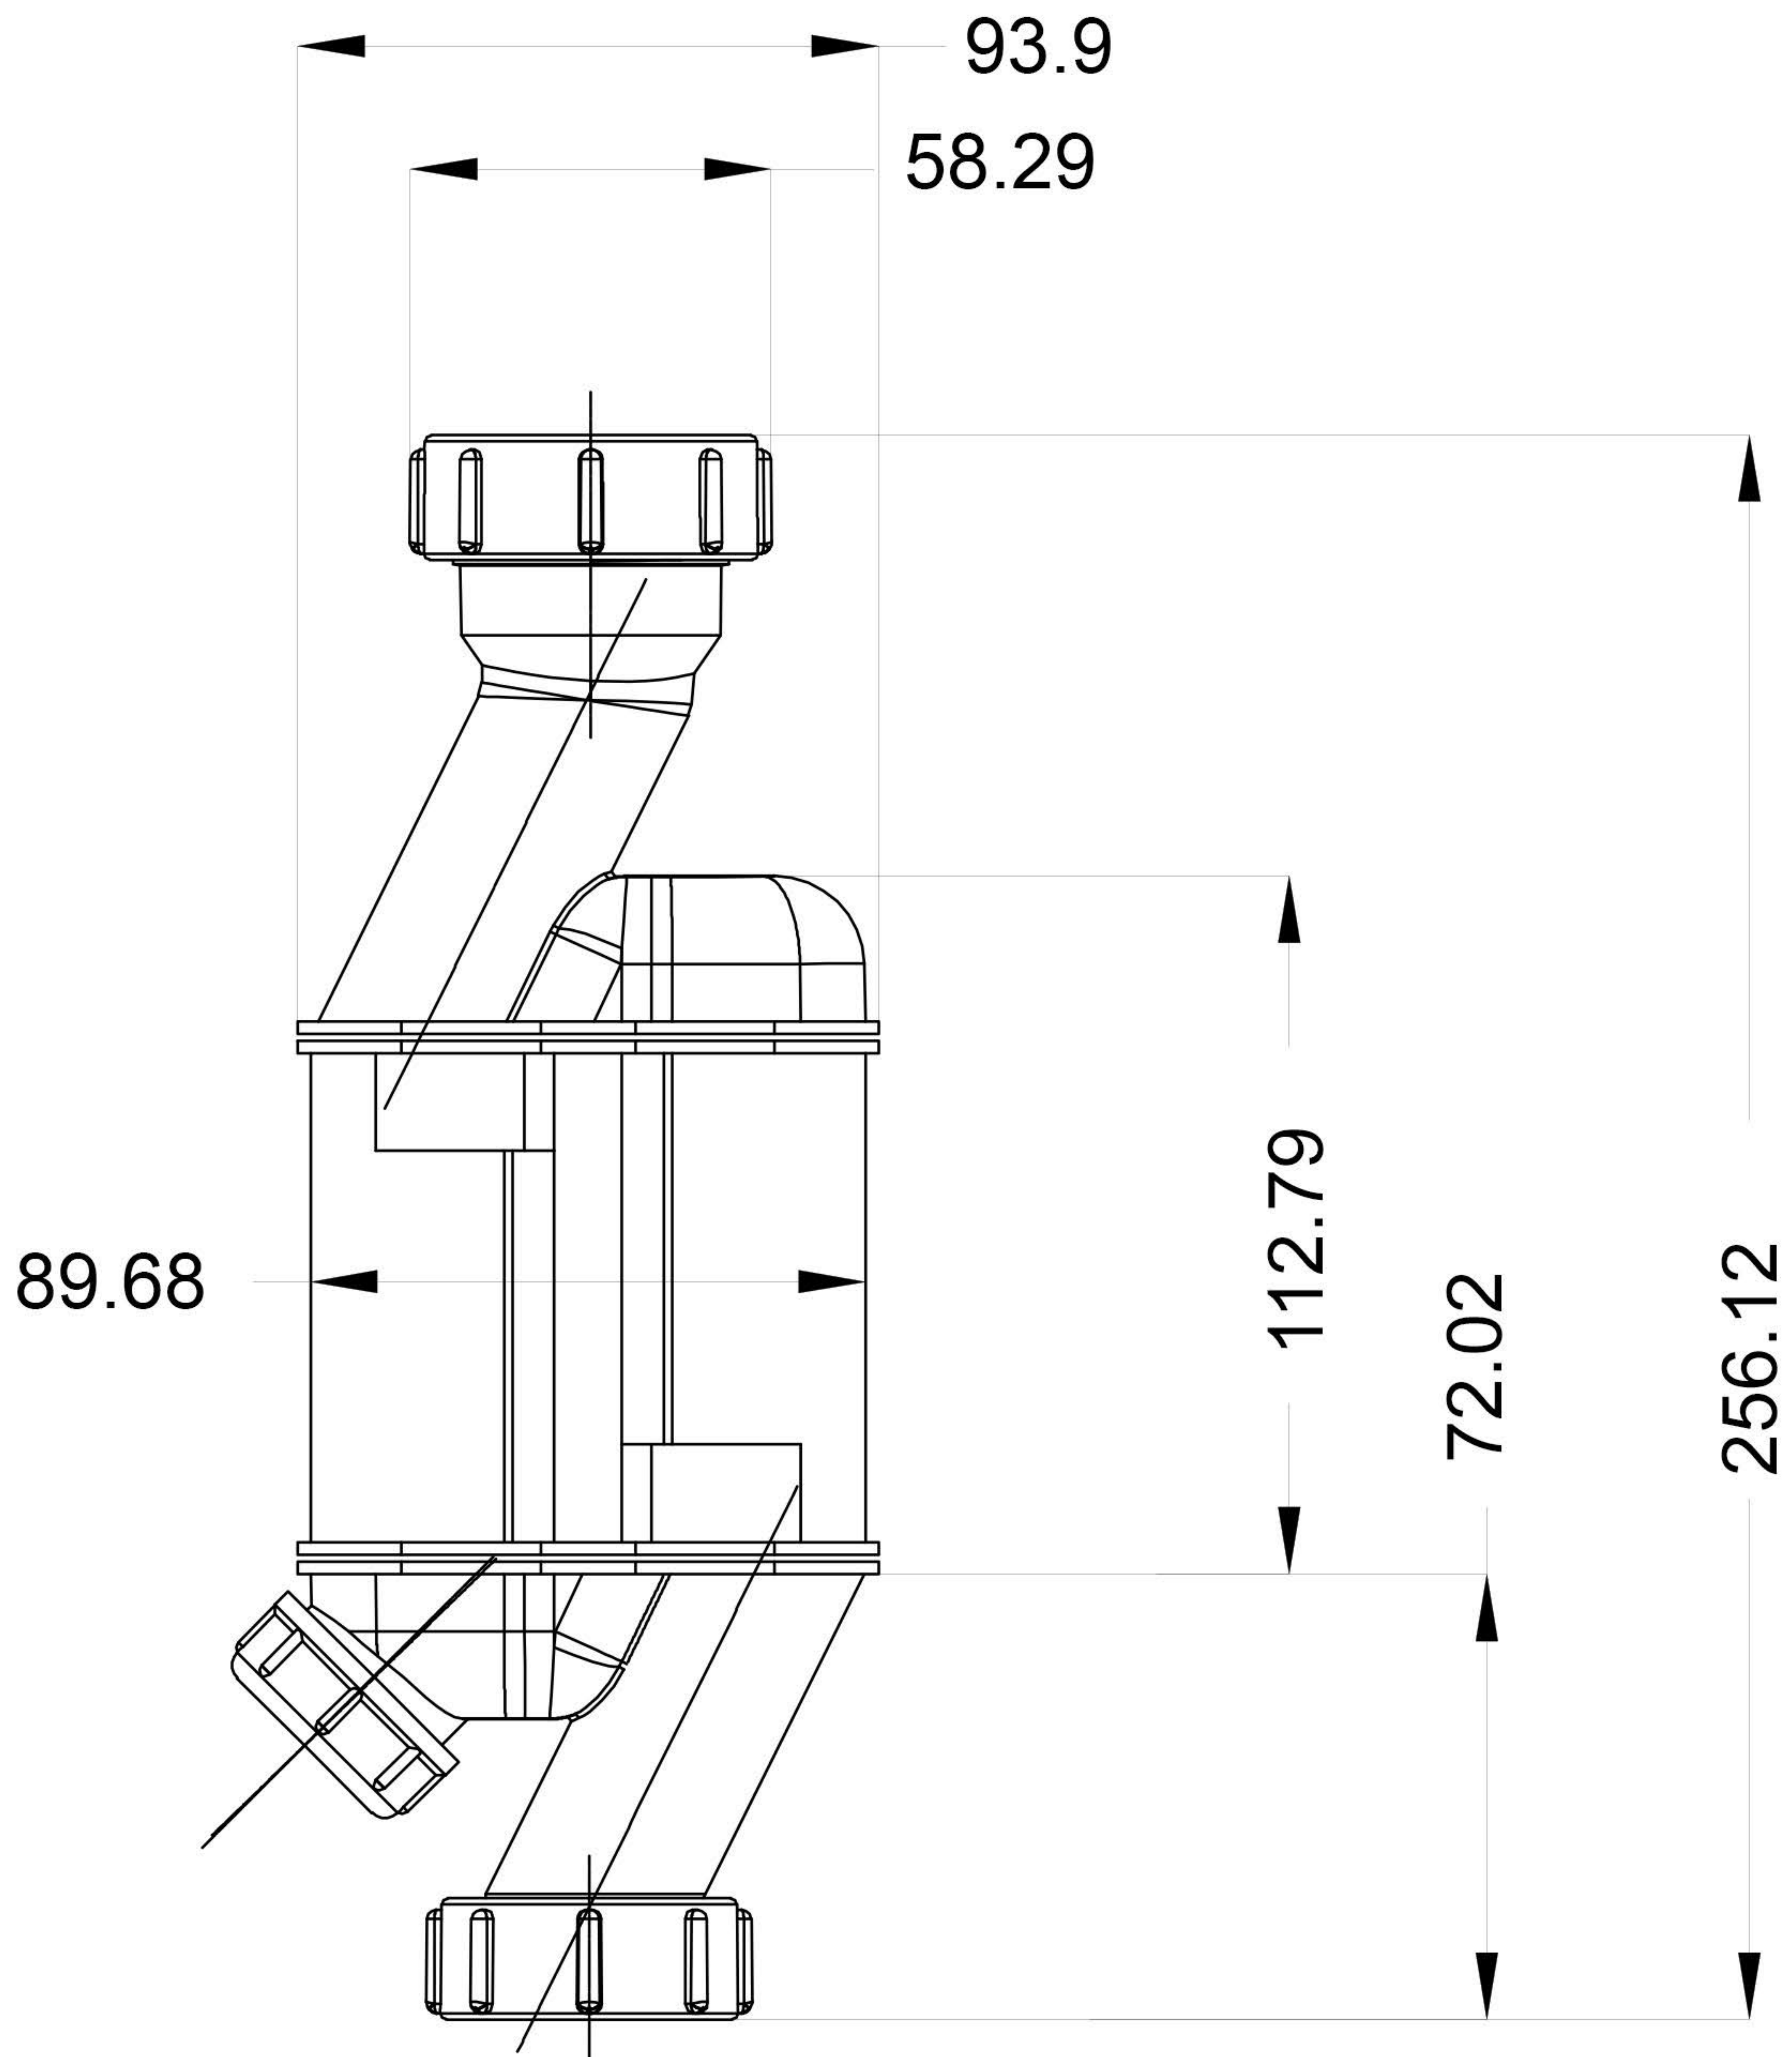

CranPlas

Sanitary Products

CODE: **CP114**

32mm Ped Trap With Cleaning Eye

Dimensions

All drawings contain the necessary measurements which are subject to standard tolerances. Exact measurements, in particular for customised installation scenarios, can only be taken from the finished ceramic piece.