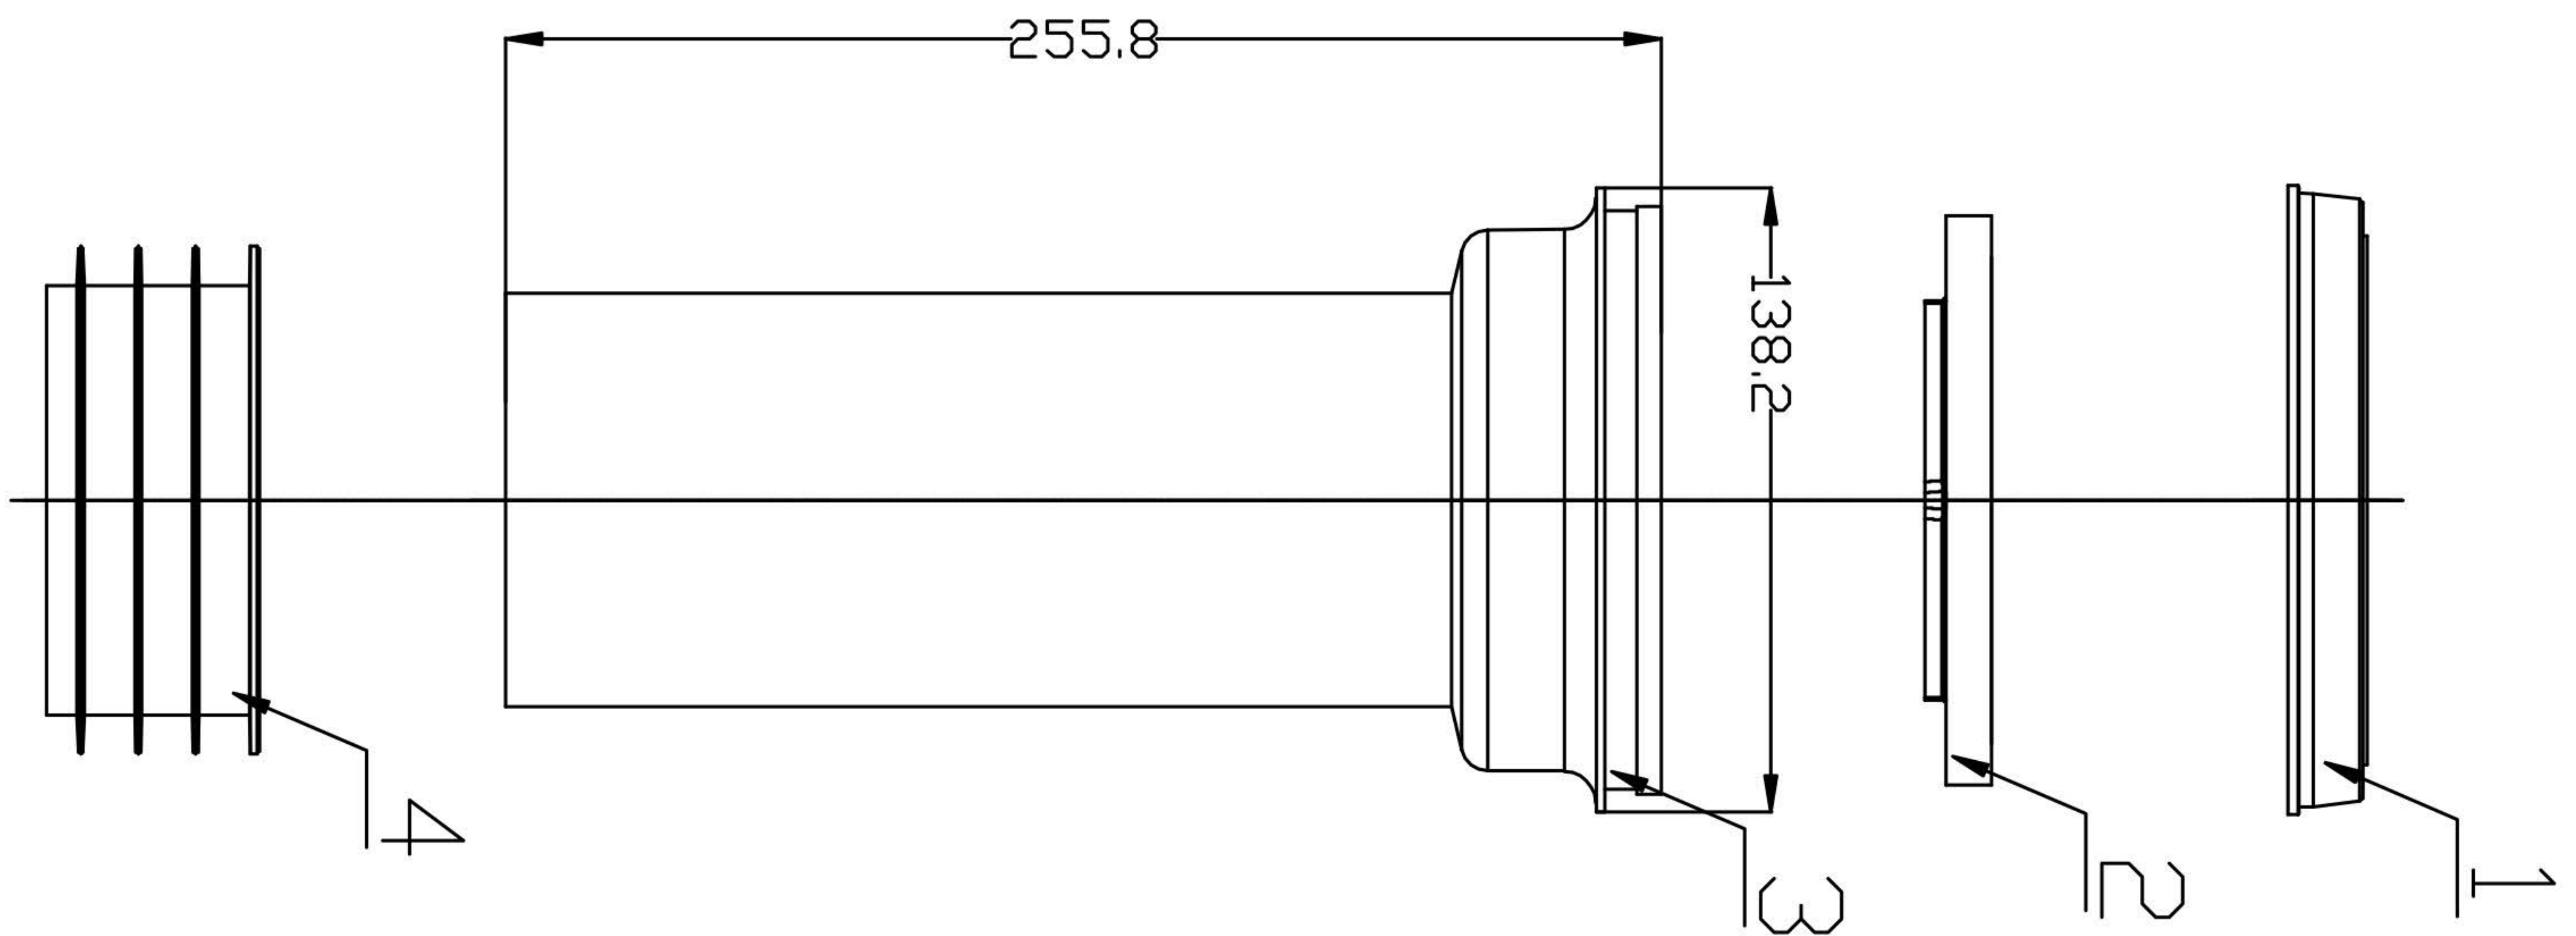

CODE: **CP117**
**Long Straight WC Pan
Connector**

Dimensions

All drawings contain the necessary measurements which are subject to standard tolerances. Exact measurements, in particular for customised installation scenarios, can only be taken from the finished ceramic piece.