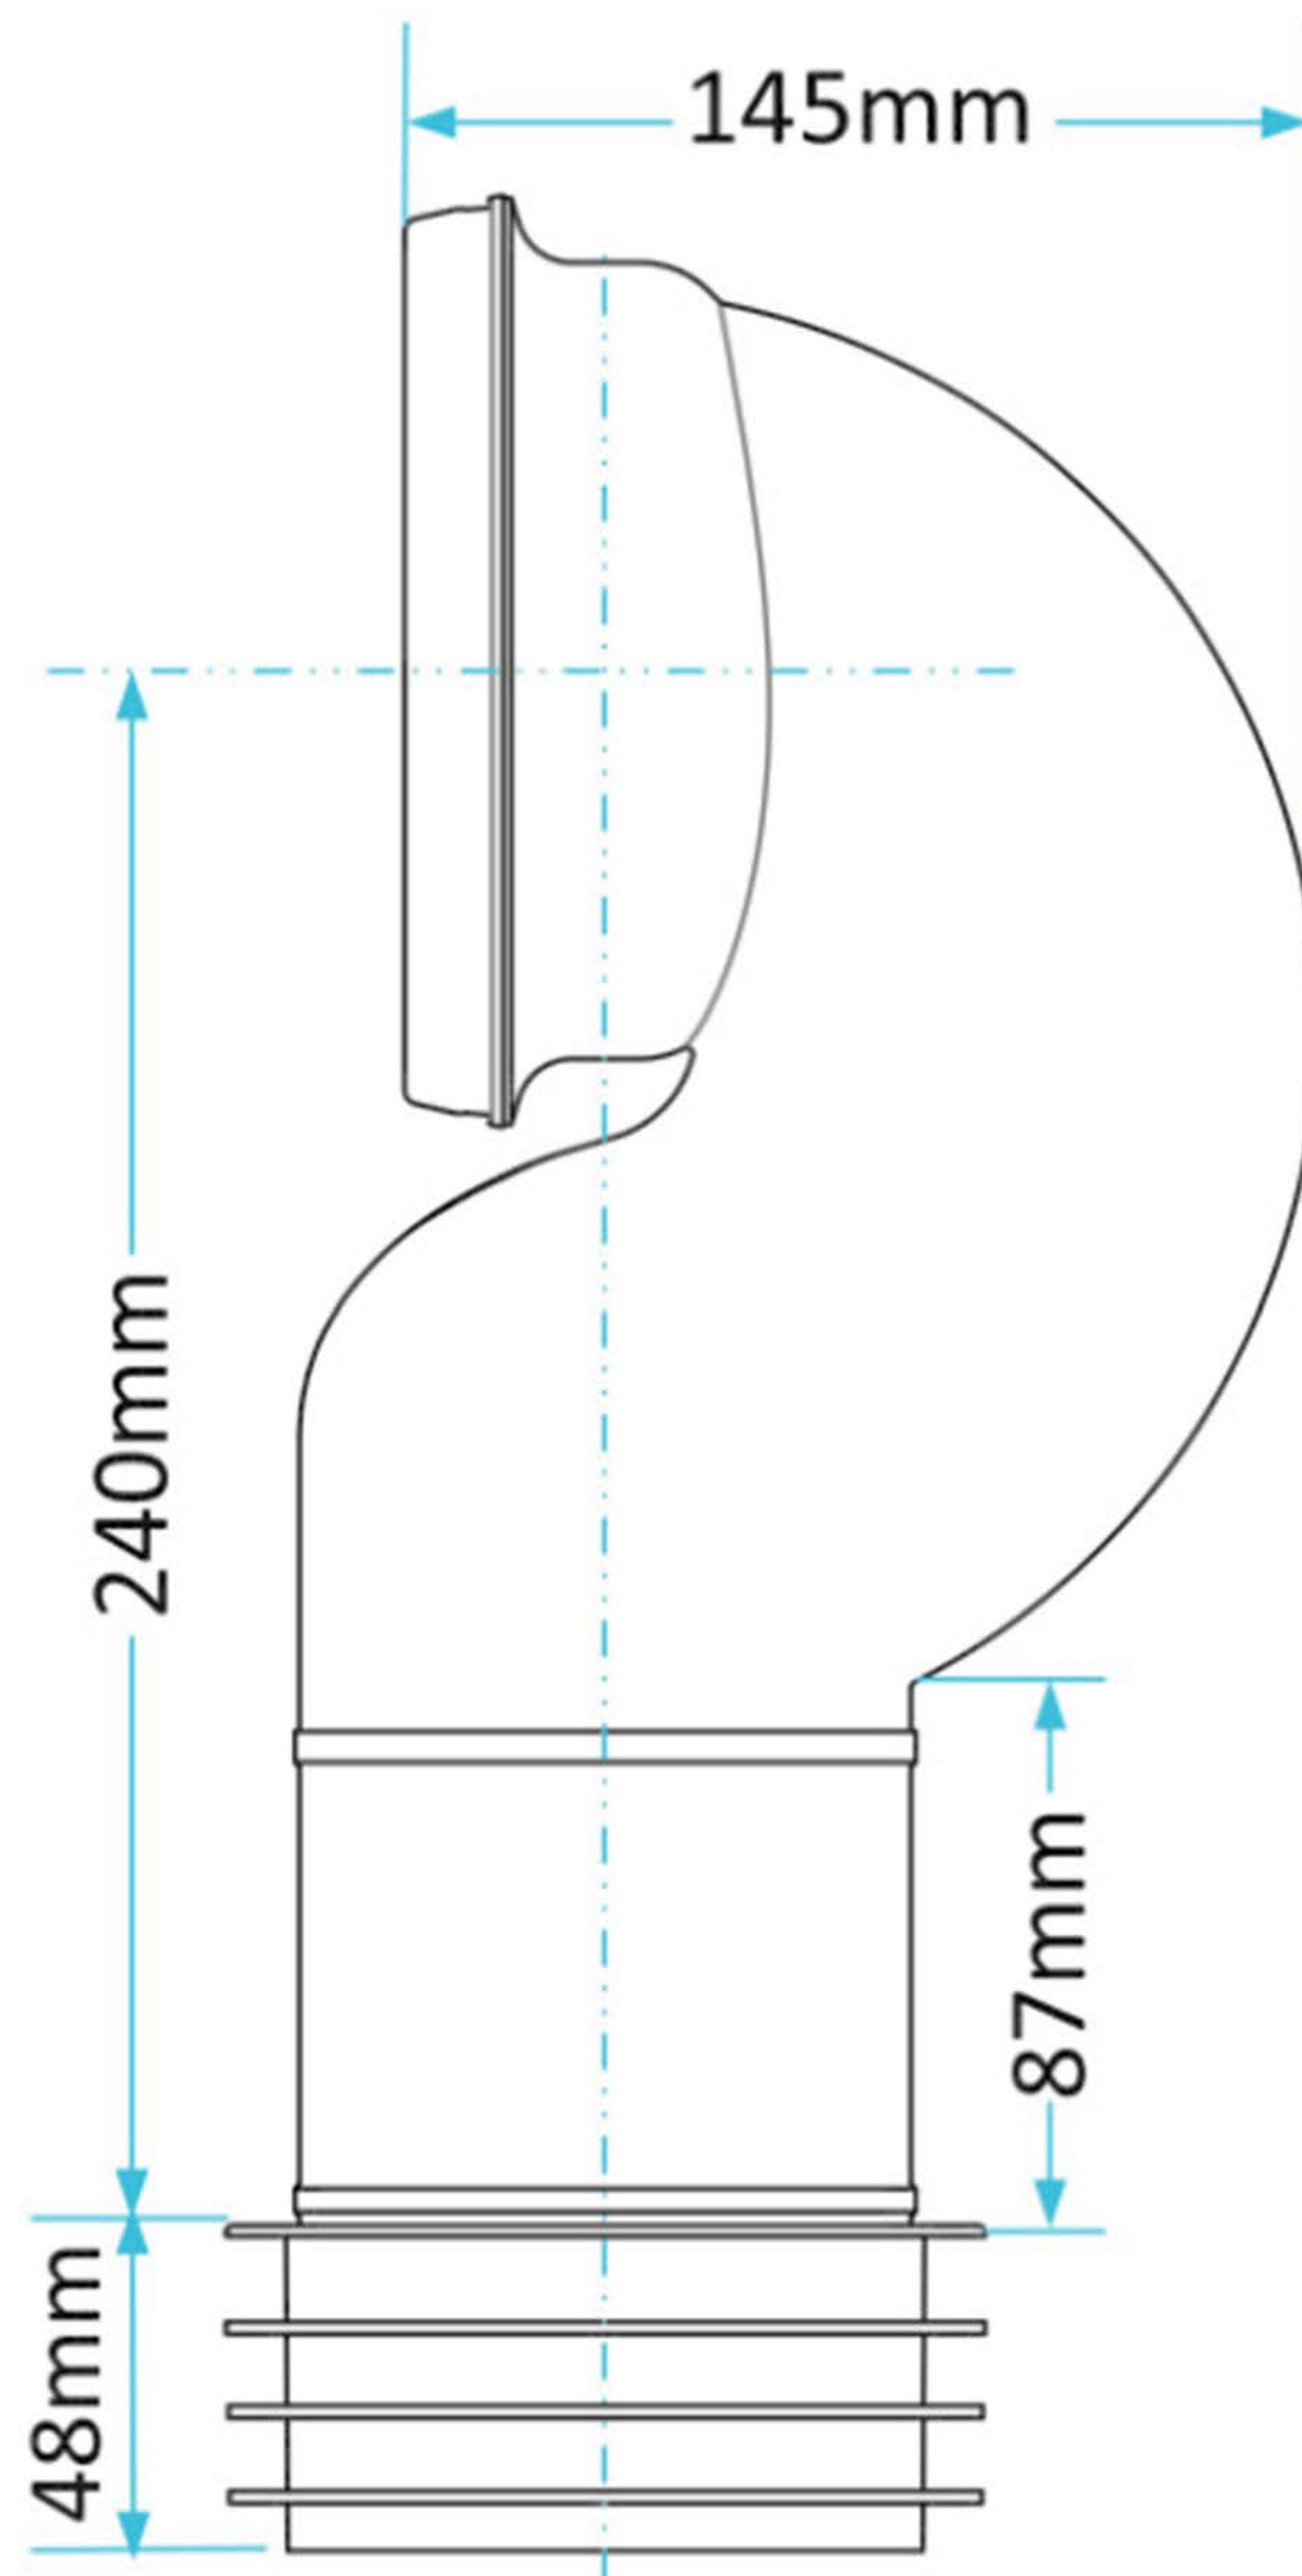

CODE: **CP121**
**Swan Neck WC Pan
Connector**

Dimensions

All drawings contain the necessary measurements which are subject to standard tolerances. Exact measurements, in particular for customised installation scenarios, can only be taken from the finished ceramic piece.