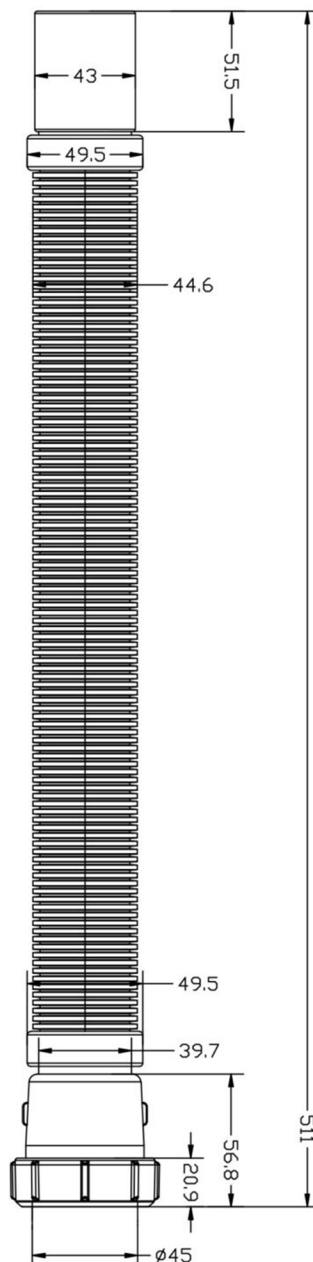

CODE: **CP134**
**40mm (1 ½") Flexible
 Waste Pipe**

Dimensions

All drawings contain the necessary measurements which are subject to standard tolerances. Exact measurements, in particular for customised installation scenarios, can only be taken from the finished ceramic piece.