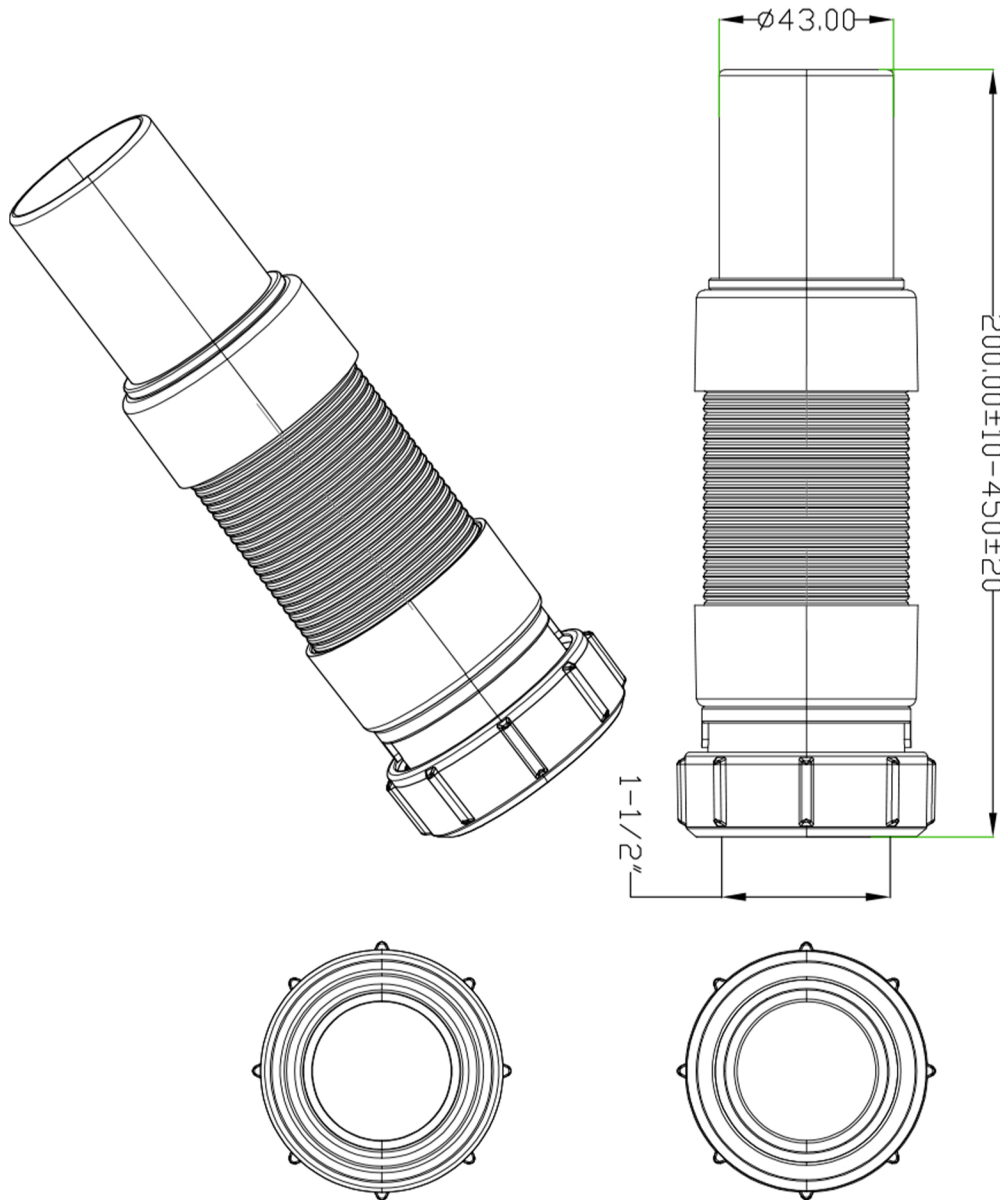

CODE: **CP137**  
**40mm (1 ½") Flexible  
Waste Adaptor**

*All drawings contain the necessary measurements which are subject to standard tolerances. Exact measurements, in particular for customised installation scenarios, can only be taken from the finished ceramic piece.*